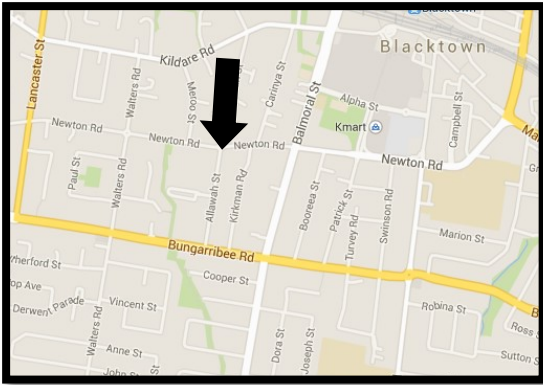

Weekend of 17/18 June

**PLEASE COMPLETE THE FORM "CHOICE OF EUCHARIST DATES"
TO CHOOSE YOUR DATE AND TIME FOR FIRST EUCHARIST.**

PLEASE TURN PAGE OVER

WHERE DO I HAVE TO GO? HOW TO GET THERE?

St Patrick's Church 51 – 59 Allawah Street (parking is available at the back of the church)

MPA St Pat's Primary 51 – 59 Allawah Street
(parking is available at the back of the church)

MPA - Multipurpose Area at St Pat's Primary School.

Come through the main entry of St Pat's Church and follow the signs to the first floor of St Pat's Primary School